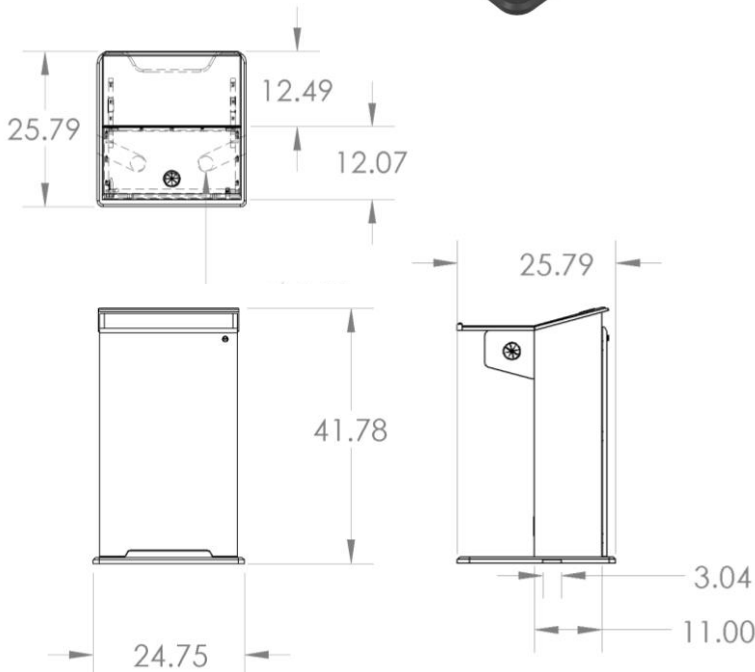

**LEX77** is a companion piece to our CR Series Credenza's. A modern, sturdy design, made from highly resistant thermowrap finished panels. This lectern ships assembled and is perfect for conferences, public presentations and speeches.

### Standard Features

- Front door with lock
- Hybrid angle top
- Cable management through base
- Cable grommets on the sides and top
- Highly resistant thermowrap finish
- Ships assembled

### Options

- **DIR9200-5** 5U Drop-in Rack
- **MIC-18** MX418C Shure Gooseneck Microphone
- **LIGHT-18** Littlite Gooseneck
- **FM3** Countdown Timer/ Clock
- **PB** 6 Outlet Power Bar
- **CUB3** Round Cable Well
- **SF-PB3** Surface Mounted 3-outlet 120V Power Bar
- **CUB5** Black Round Cable Well
- **PC-PATCH** Power-Data Module
- **CUB4B** Black Power Panel
- **CUB22** Black 3 Module Panel
- **CUBM3** 3 Module Power & Data Panel
- **CUBM4** 4 Module Power & Data Panel
- **CHGQiB** Wireless Charging Station
- **CUSTOM CUTOUT** Cutouts for Electronics or Other Items

### Specifications

**Model:** LEX77  
**Width:** 22.5"  
**Depth:** 11.87"  
**Height:** 41.8"